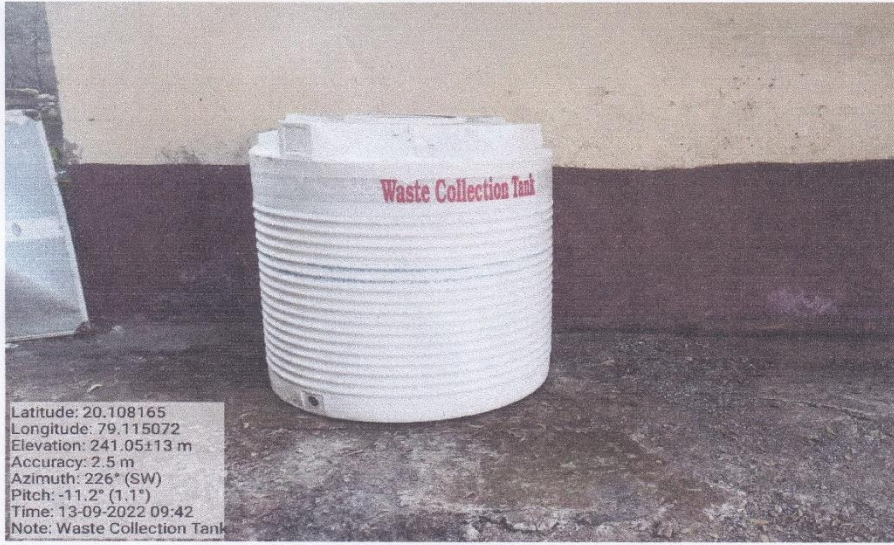

## Solid Waste Management

*Ladke*  
**Dr. L.S. Ladke**  
PRINCIPAL  
N.S. Science & Arts College  
Bhadrawati, Dist-Chandrapur

**Plastic Waste Collection Tank**

**Seating Bench- Goods prepared from waste plastic**