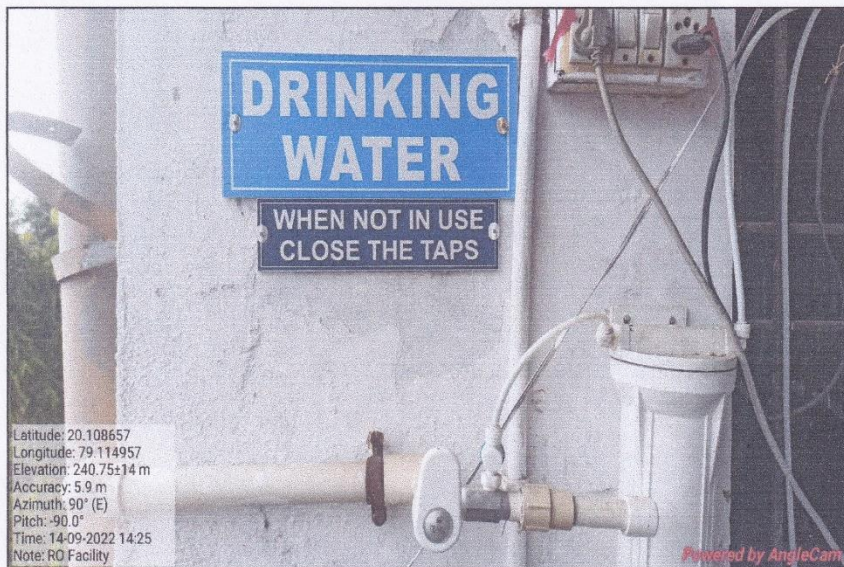

Slogan to Aware to Save Water

gladke